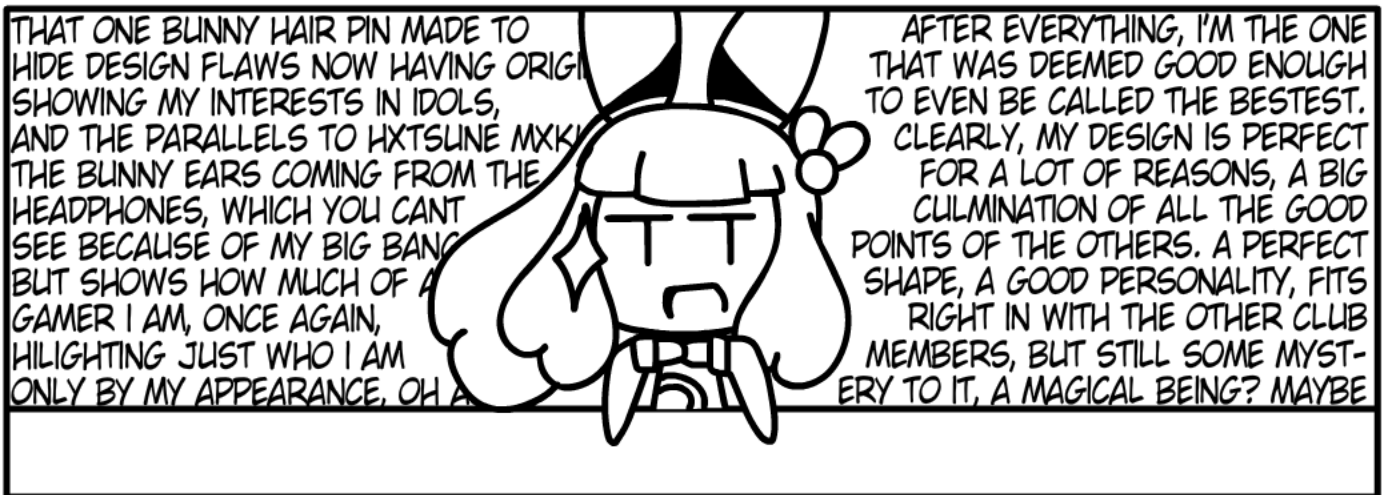

TRUE TO THE SOURCE MATERIAL